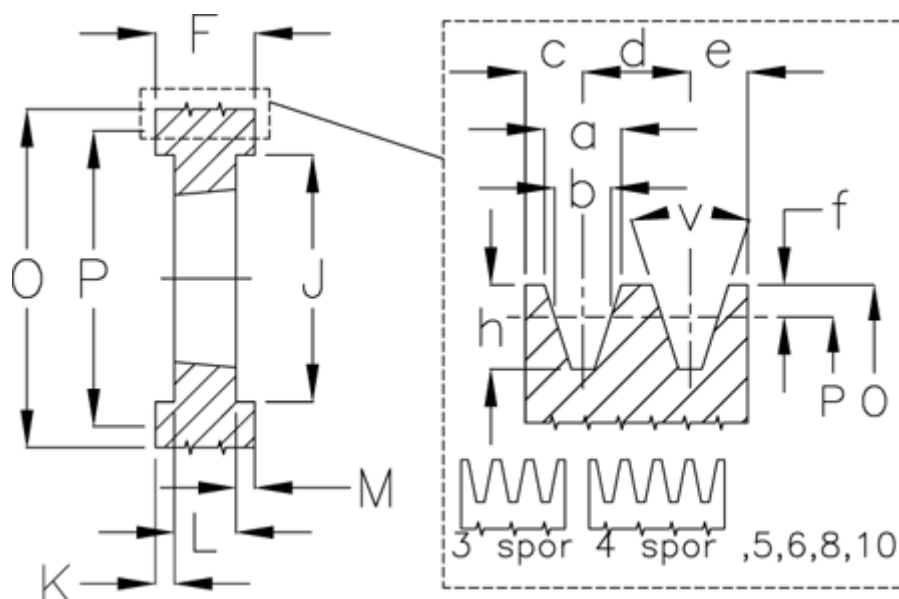

Article number: 604110014005

Description: V-belt pulley SPA 140/5 TL2517

Measures

a	= 12.7	For bush	= 2517	O	= 145.5
b	= 11.0	h	= 13.8	P	= 140
Bush ζ max	= 60	J	= 106	Type	= SPA
c	= 10.0	K	= 17,5	v	= 38 degrees
d	= 15.0	L	= 45		
e	= 10.0	m	= 17.5		
f	= 2.8	N	= -		
F	= 80	Number of ribs	= 5		